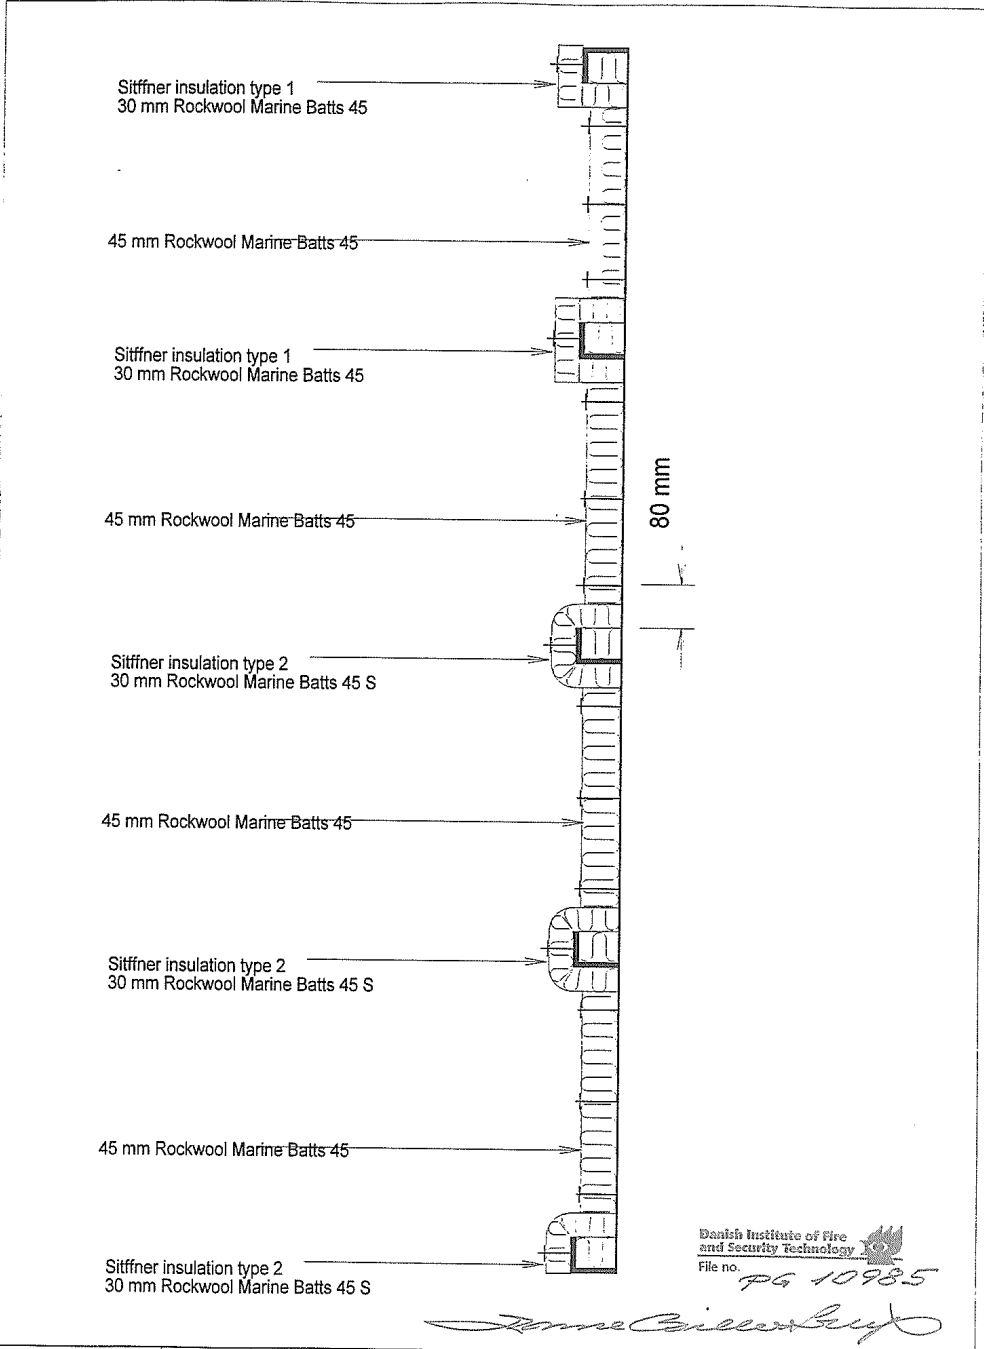

Date: 2002.01.04	A 30 deck insulated with 45 mm Rockwool Marine Batts 45/ Rockwool Marine Batts 45 S	ROCKWOOL [®] Rockwool A/S
Drawing: KMP		
Scale 1:20		

Date: 2002.03.04	A30 deck insulated with 45 mm Rockwool Marine Batts 45 and 30 mm Rockwool Marine Batts 45 S	ROCKWOOL Rockwool A/S
Drawing: KMP		
Scale: not to scale		